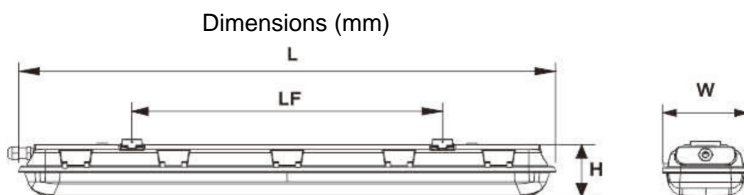

SUPRADRY ELITE

LED Vapourtight with Linear LEDs

CSA, cUL, cETL, or equal

Project Reference: _____ Fixture Type: _____ Cat. No.: _____ Voltage: _____ Options: _____

Shown with frosted lens

1X4MP	L: 1275	W: 158	H: 100	LF: 870 (mounting clip spacing)
1X2MP	L: 660	W: 158	H: 100	LF: 384

SPECIFICATIONS

- Ideal luminaire for industrial use and parking garages (7-16' ceilings)
- Shatter resistant and UV stabilized polycarbonate lens in clear or frosted
- Weather and dust proof – IP66 gasketed
- Easy maintenance – simply wipe off
- Instant-on, -25 C to +40 C environmental temperature range
- High colour rendering provides better vision
- Rigid fibreglass housing with heavy duty silicone rubber gasket poured in SAE 316 stainless steel lens holding clips
- Field replaceable Philips LED engines and drivers
- 0-10V dimmable